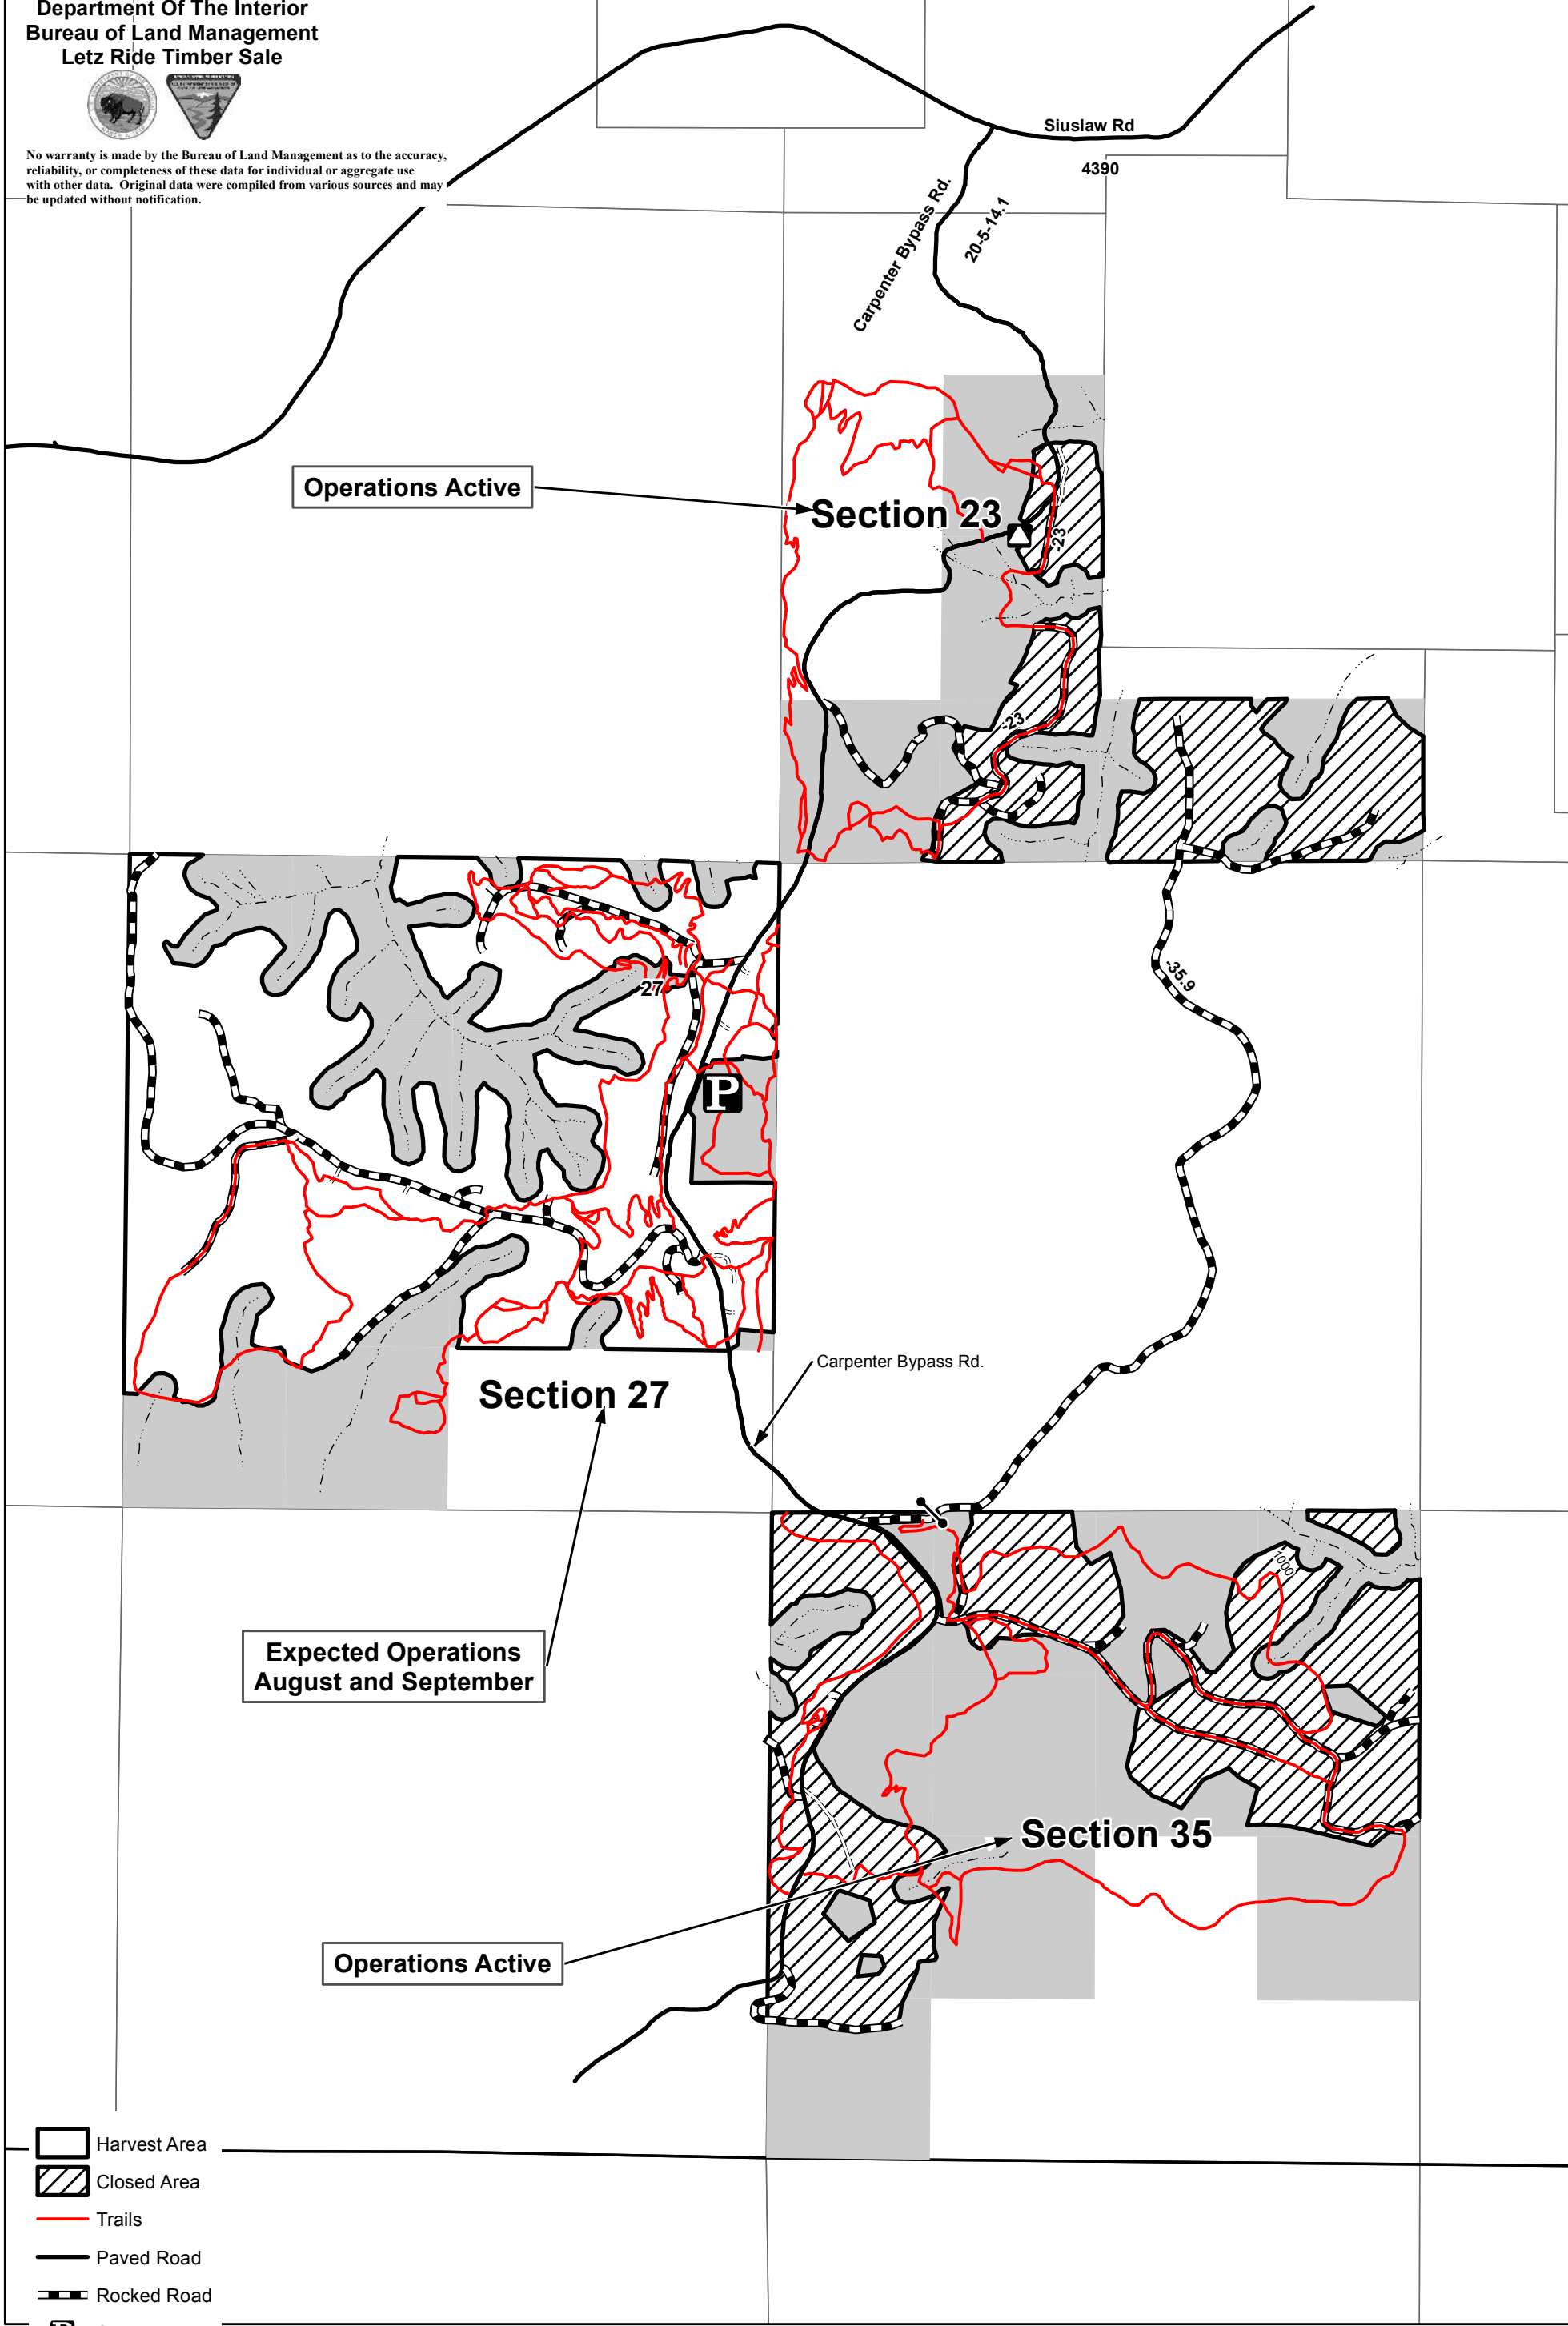

United States  
 Department Of The Interior  
 Bureau of Land Management  
 Letz Ride Timber Sale

No warranty is made by the Bureau of Land Management as to the accuracy, reliability, or completeness of these data for individual or aggregate use with other data. Original data were compiled from various sources and may be updated without notification.

- Harvest Area
- Closed Area
- Trails
- Paved Road
- Rocked Road
- Staging Area
- Gravel Pile
- Gate

MXD: P:  
 wo\Siuslaw\Projects\EAs\LetzRide\EX\_A\_Letz\_Ride\_23.mxd  
 Prepared By: peastelli  
 Current Date: 03/14/2018 11:47:22 AM